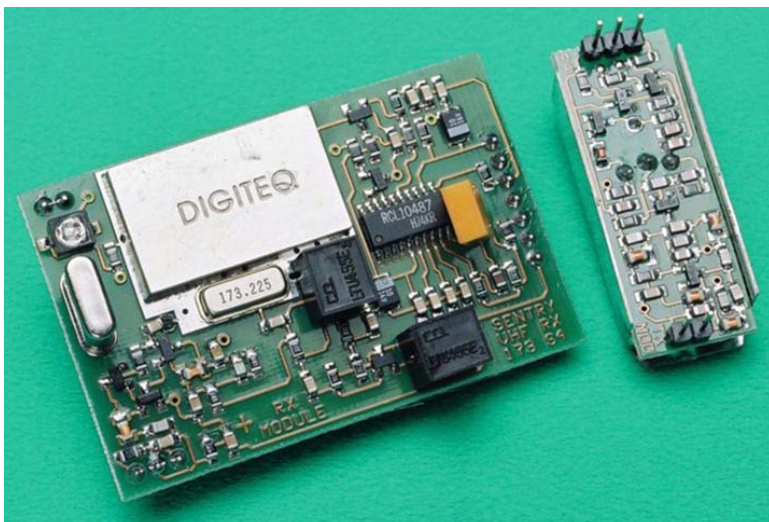

Designed to be user friendly the Chieveley system requires no technical knowledge to get started.

- To install The Chieveley, you will need to connect two wires from the controller to the latch release.
- Plug in the standard 12V power supply adapter supplied with the kit directly into the mains.
- To programme The Chieveley, either add or delete a user, a few very basic steps need to be followed as described in the “User Guide”

Within minutes of the system being installed, it can be programmed and ready for use by up to a maximum 999 users—*provided they have each been added to the system !!*