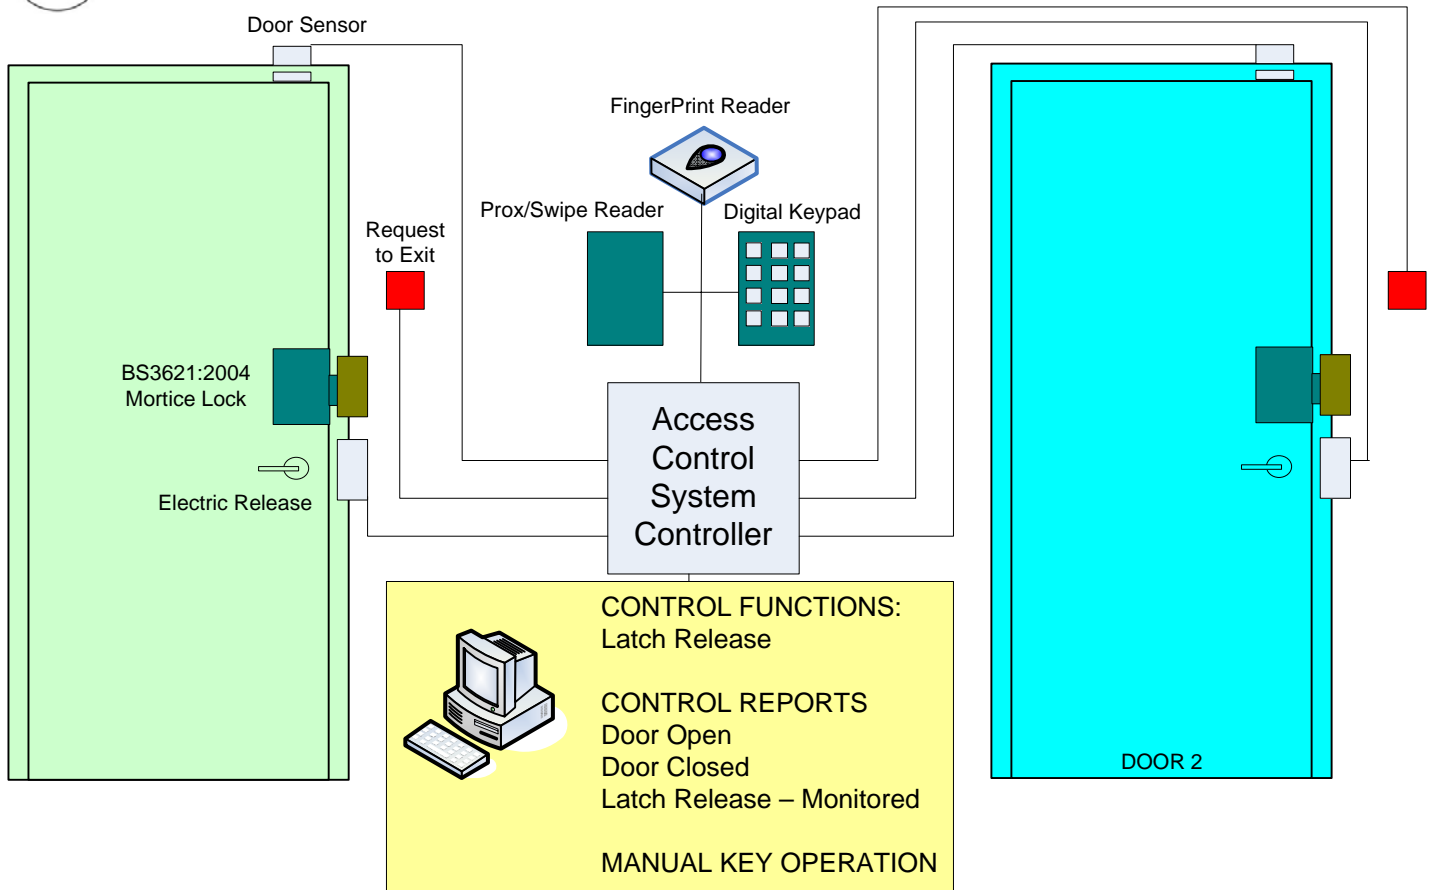

TYPICAL LEGACY DOOR CONTROL

TAYLOR 500 DOOR CONTROL